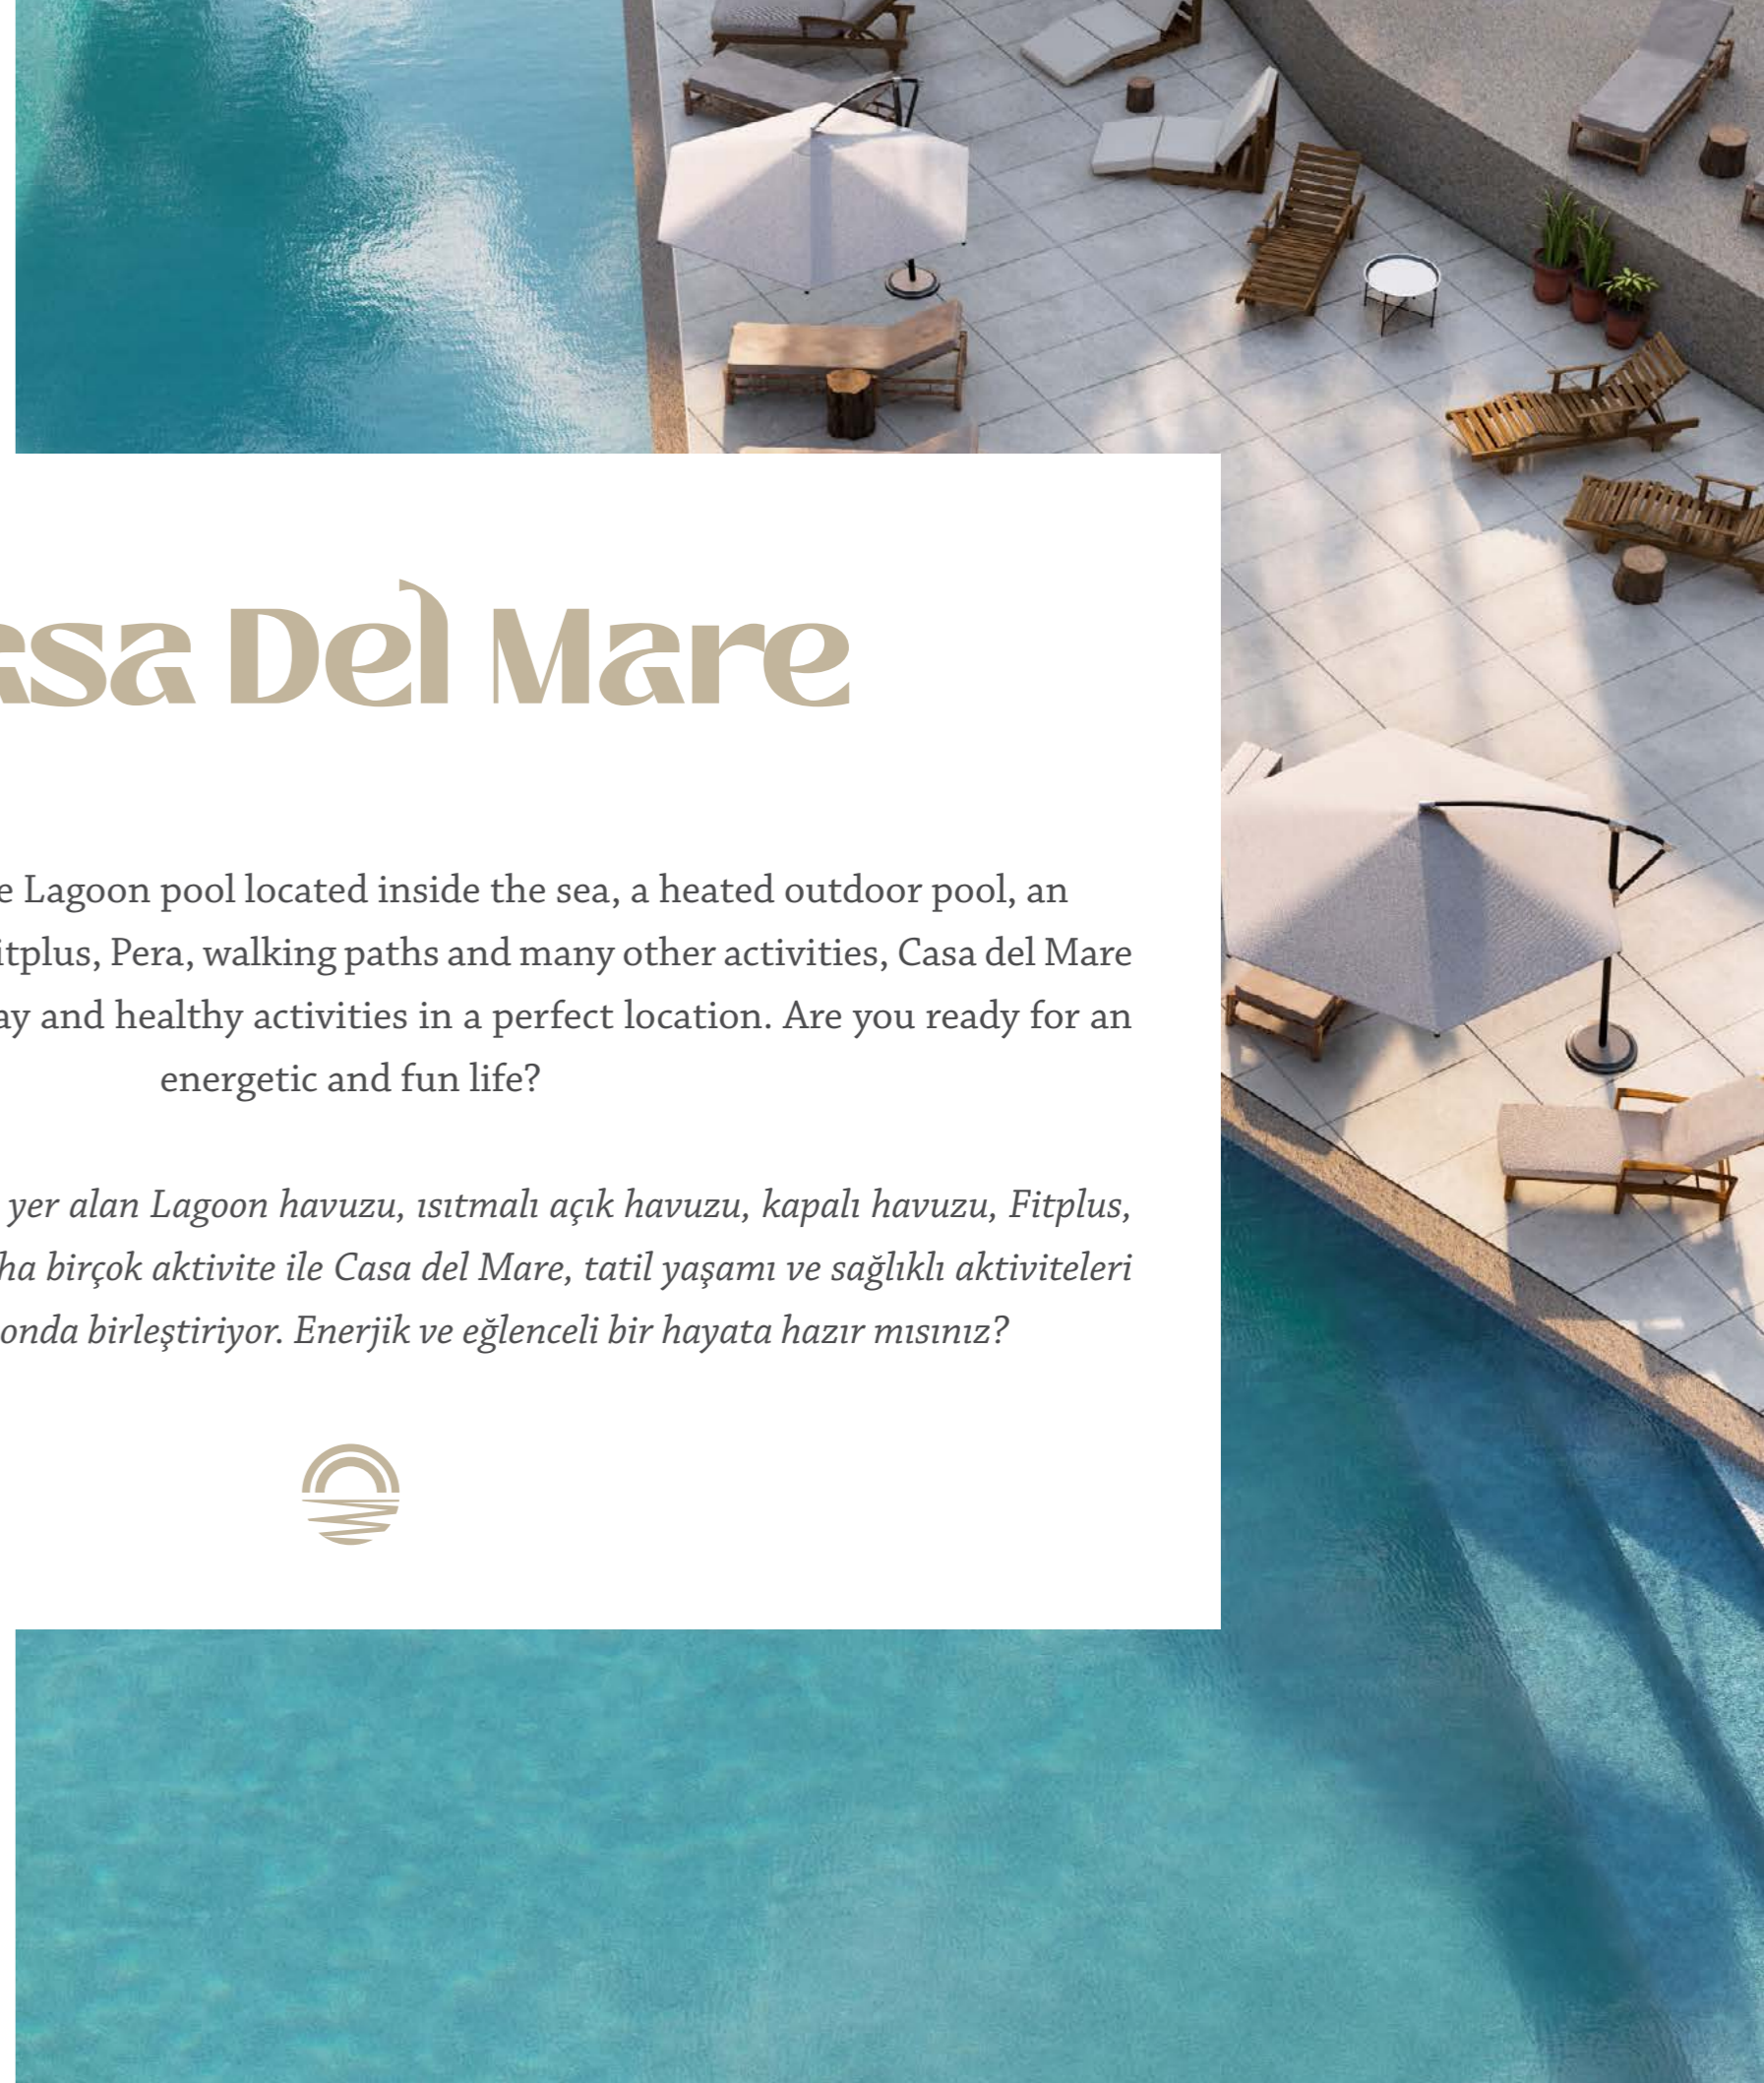

Casa Del Mare

With padel tennis, the Lagoon pool located inside the sea, a heated outdoor pool, an indoor swimming pool, Fitplus, Pera, walking paths and many other activities, Casa del Mare perfectly combines holiday and healthy activities in a perfect location. Are you ready for an energetic and fun life?

Padel tenisi, denizin içinde yer alan Lagoon havuzu, ısıtmalı açık havuzu, kapalı havuzu, Fitplus, Pera, yürüyüş yolları ve daha birçok aktivite ile Casa del Mare, tatil yaşamı ve sağlıklı aktiviteleri kusursuz bir lokasyonda birleştiriyor. Enerjik ve eğlenceli bir hayata hazır mısınız?